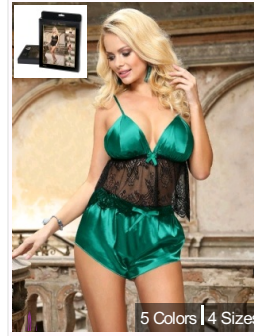

3 Colors | 4 Sizes

Camisole Satin Chiffon Sleep...
\$5.30/1pcs
R80958-1

3 Colors | 4 Sizes

Camisole Satin Chiffon Pink ...
\$5.30/1pcs
R80958-2

3 Colors | 4 Sizes

Camisole Satin Chiffon Red S...
\$5.30/1pcs
R80958-3

4 Colors | 4 Sizes

Lace Silk Camisole Blue Home...
\$4.49/1pcs
R80938-5

4 Colors | 4 Sizes

Casual Lace Silk Camisole Bl...
\$4.99/1pcs
R80938-4

5 Colors | 4 Sizes

Silk Camisole Fashion Eyelas...
\$5.38/1pcs
R80960-3

5 Colors | 4 Sizes

Fashion Eyelash Lace Silk Ca...
\$5.38/1pcs
R80960-4

5 Colors | 4 Sizes

Fashion Eyelash Lace Silk Ca...
\$5.38/1pcs
R80960-5

5 Colors | 4 Sizes

Fashion Eyelash Lace Silk Ca...
\$5.38/1pcs
R80960-1