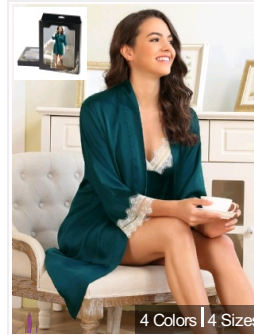

Two-piece Set Long Sleeve Cl...
\$9.30/1pcs
R80895-4

4 Colors | 4 Sizes

4 Colors | 4 Sizes

4 Colors | 4 Sizes

4 Colors | 4 Sizes

Long Sleeve Silk Pajamas Set...

\$8.80/1pcs
R80895-5

4 Colors | 4 Sizes