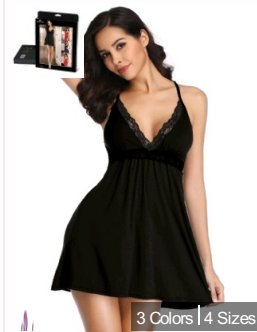

3 Colors | 4 Sizes

V-neck Backless Modal Night...

\$4.99/1pcs

R80731-1

3 Colors | 4 Sizes

V-neck Nightdress Backless M...

\$4.49/1pcs

R80731-2

3 Colors | 4 Sizes

V-neck Sleepwear Backless Mo...

\$4.24/1pcs

R80731-3

3 Colors | 4 Sizes

Stretchy Deep V-neck Modal N...

\$5.88/1pcs

R80732-1